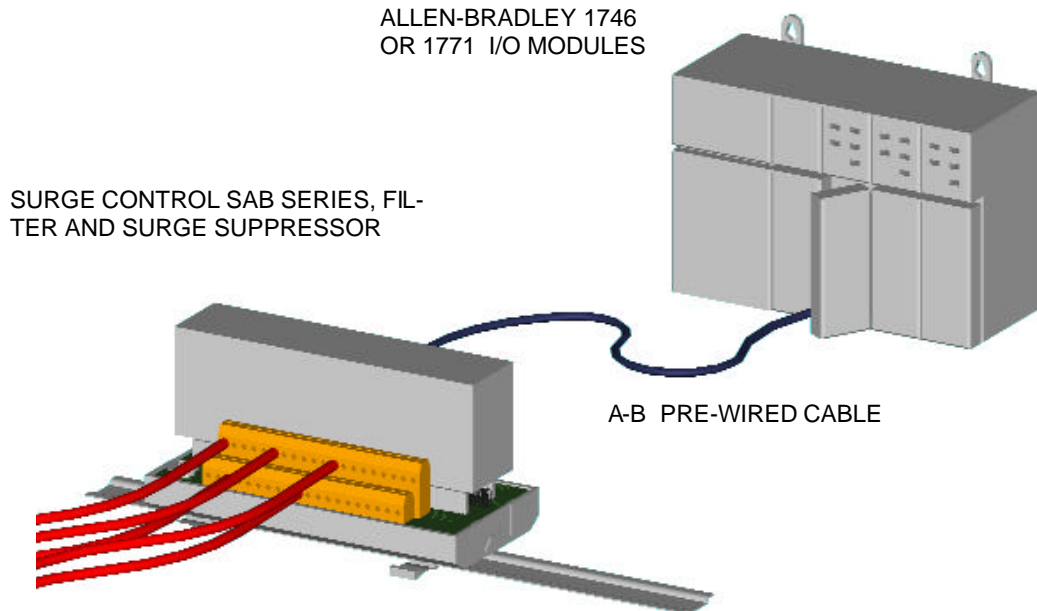

SAB Series

Allen-Bradley I/O Module
Signal/Data/Power

Surge Suppressor/Filter
High Density

DIN RAIL MOUNTING LOCATED NEXT
TO THE A-B PLC OR SLC