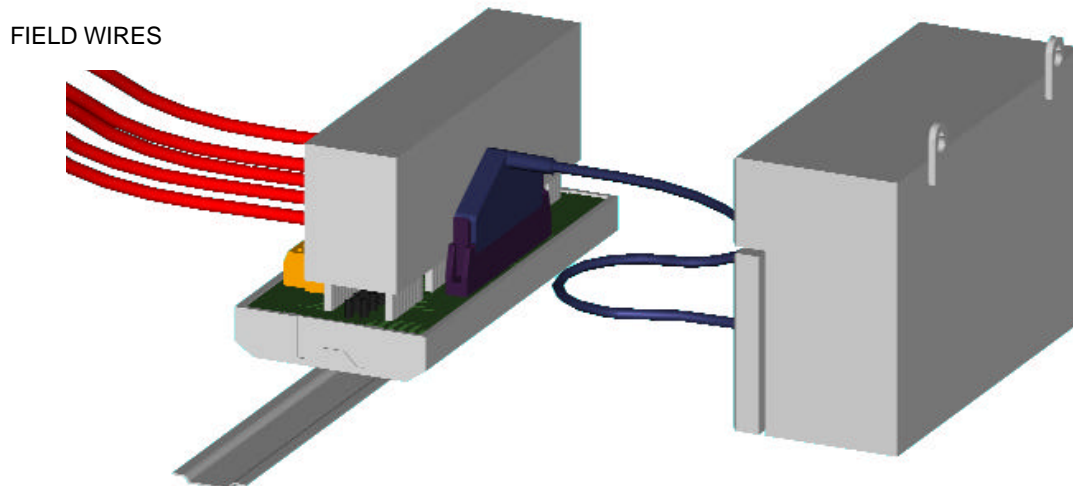

SAB Series

Allen-Bradley I/O Module
Signal/Data/Power

Surge Suppressor/Filter
High Density

DIN RAIL MOUNTING LOCATED NEXT
TO THE A-B PLC OR SLC