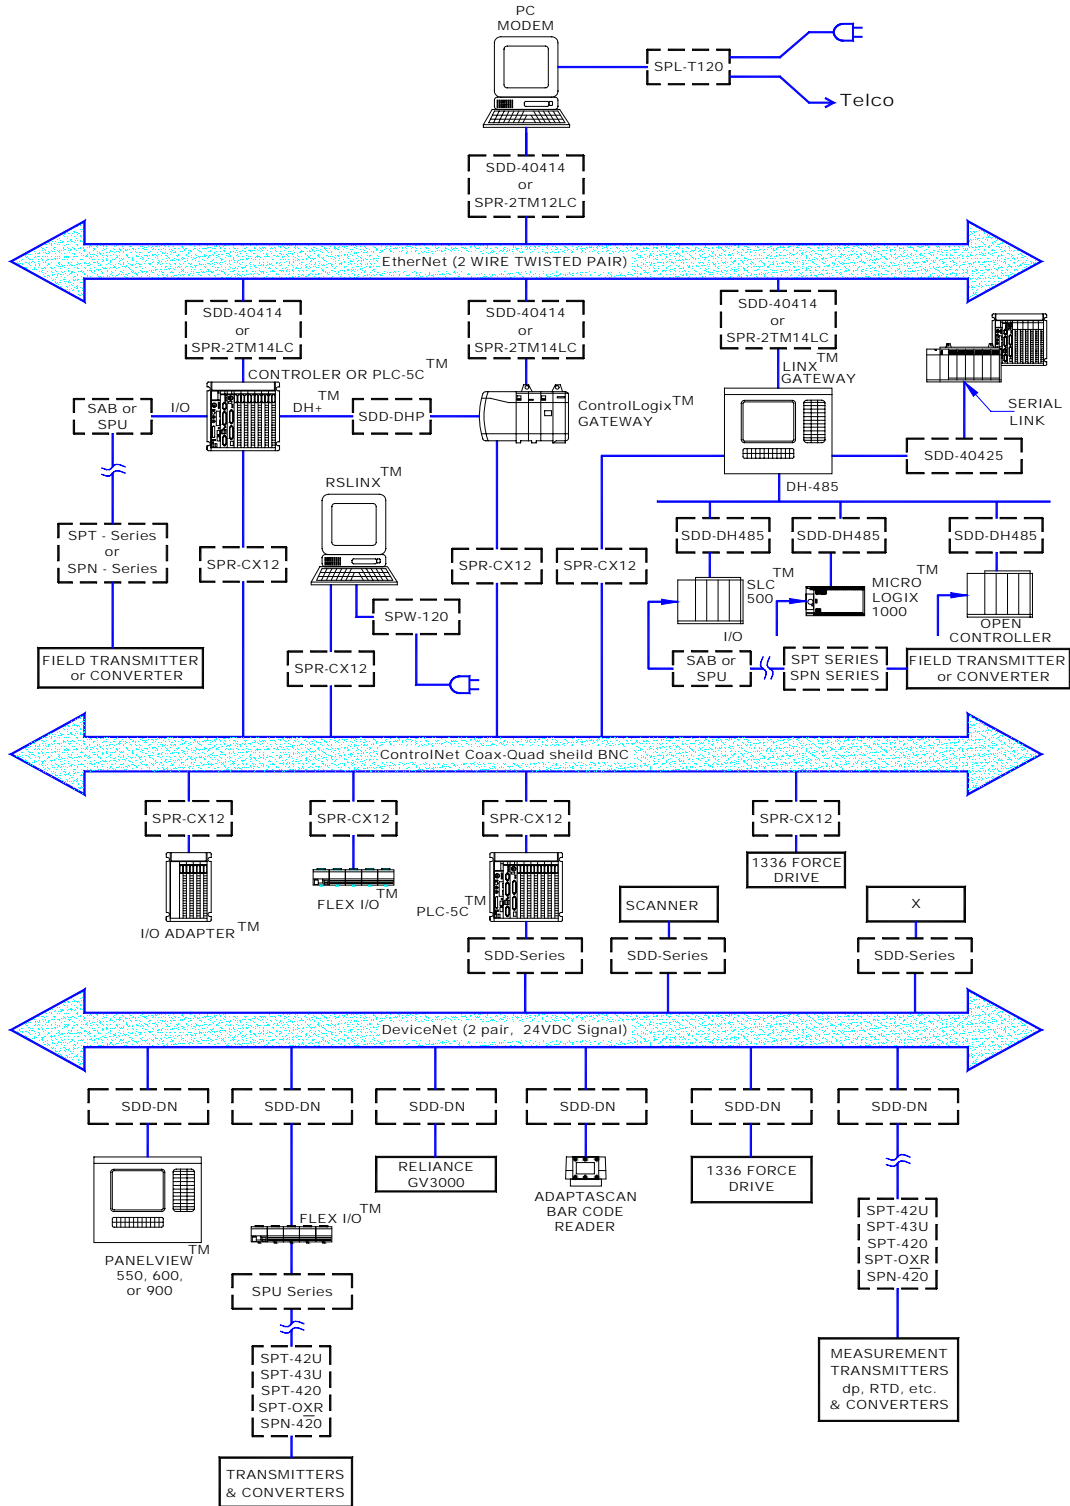

ELECTRONIC FILTERS & TVSS Application Diagrams

Note: Install the suppressor/filter as near the equipment to be protected as possible. The suppressor must be connected to a good earth ground. Equipment ground and suppressor ground should be common.

Circuit Components, Inc.
2400 S. Roosevelt Street Tempe, AZ • 85282
Tel: 480-967-0624 • Fax: 480-967-9385
Email: info@surgecontrol.com • Website: www.surgecontrol.com

SURGE CONTROL™
A PRODUCT OF CCI

This information is not intended to and does not create any warranties, expressed or implied, including any warranty of merchantability or fitness for a particular purpose. Circuit Components Inc. reserves the right to change specifications at any time without notice.